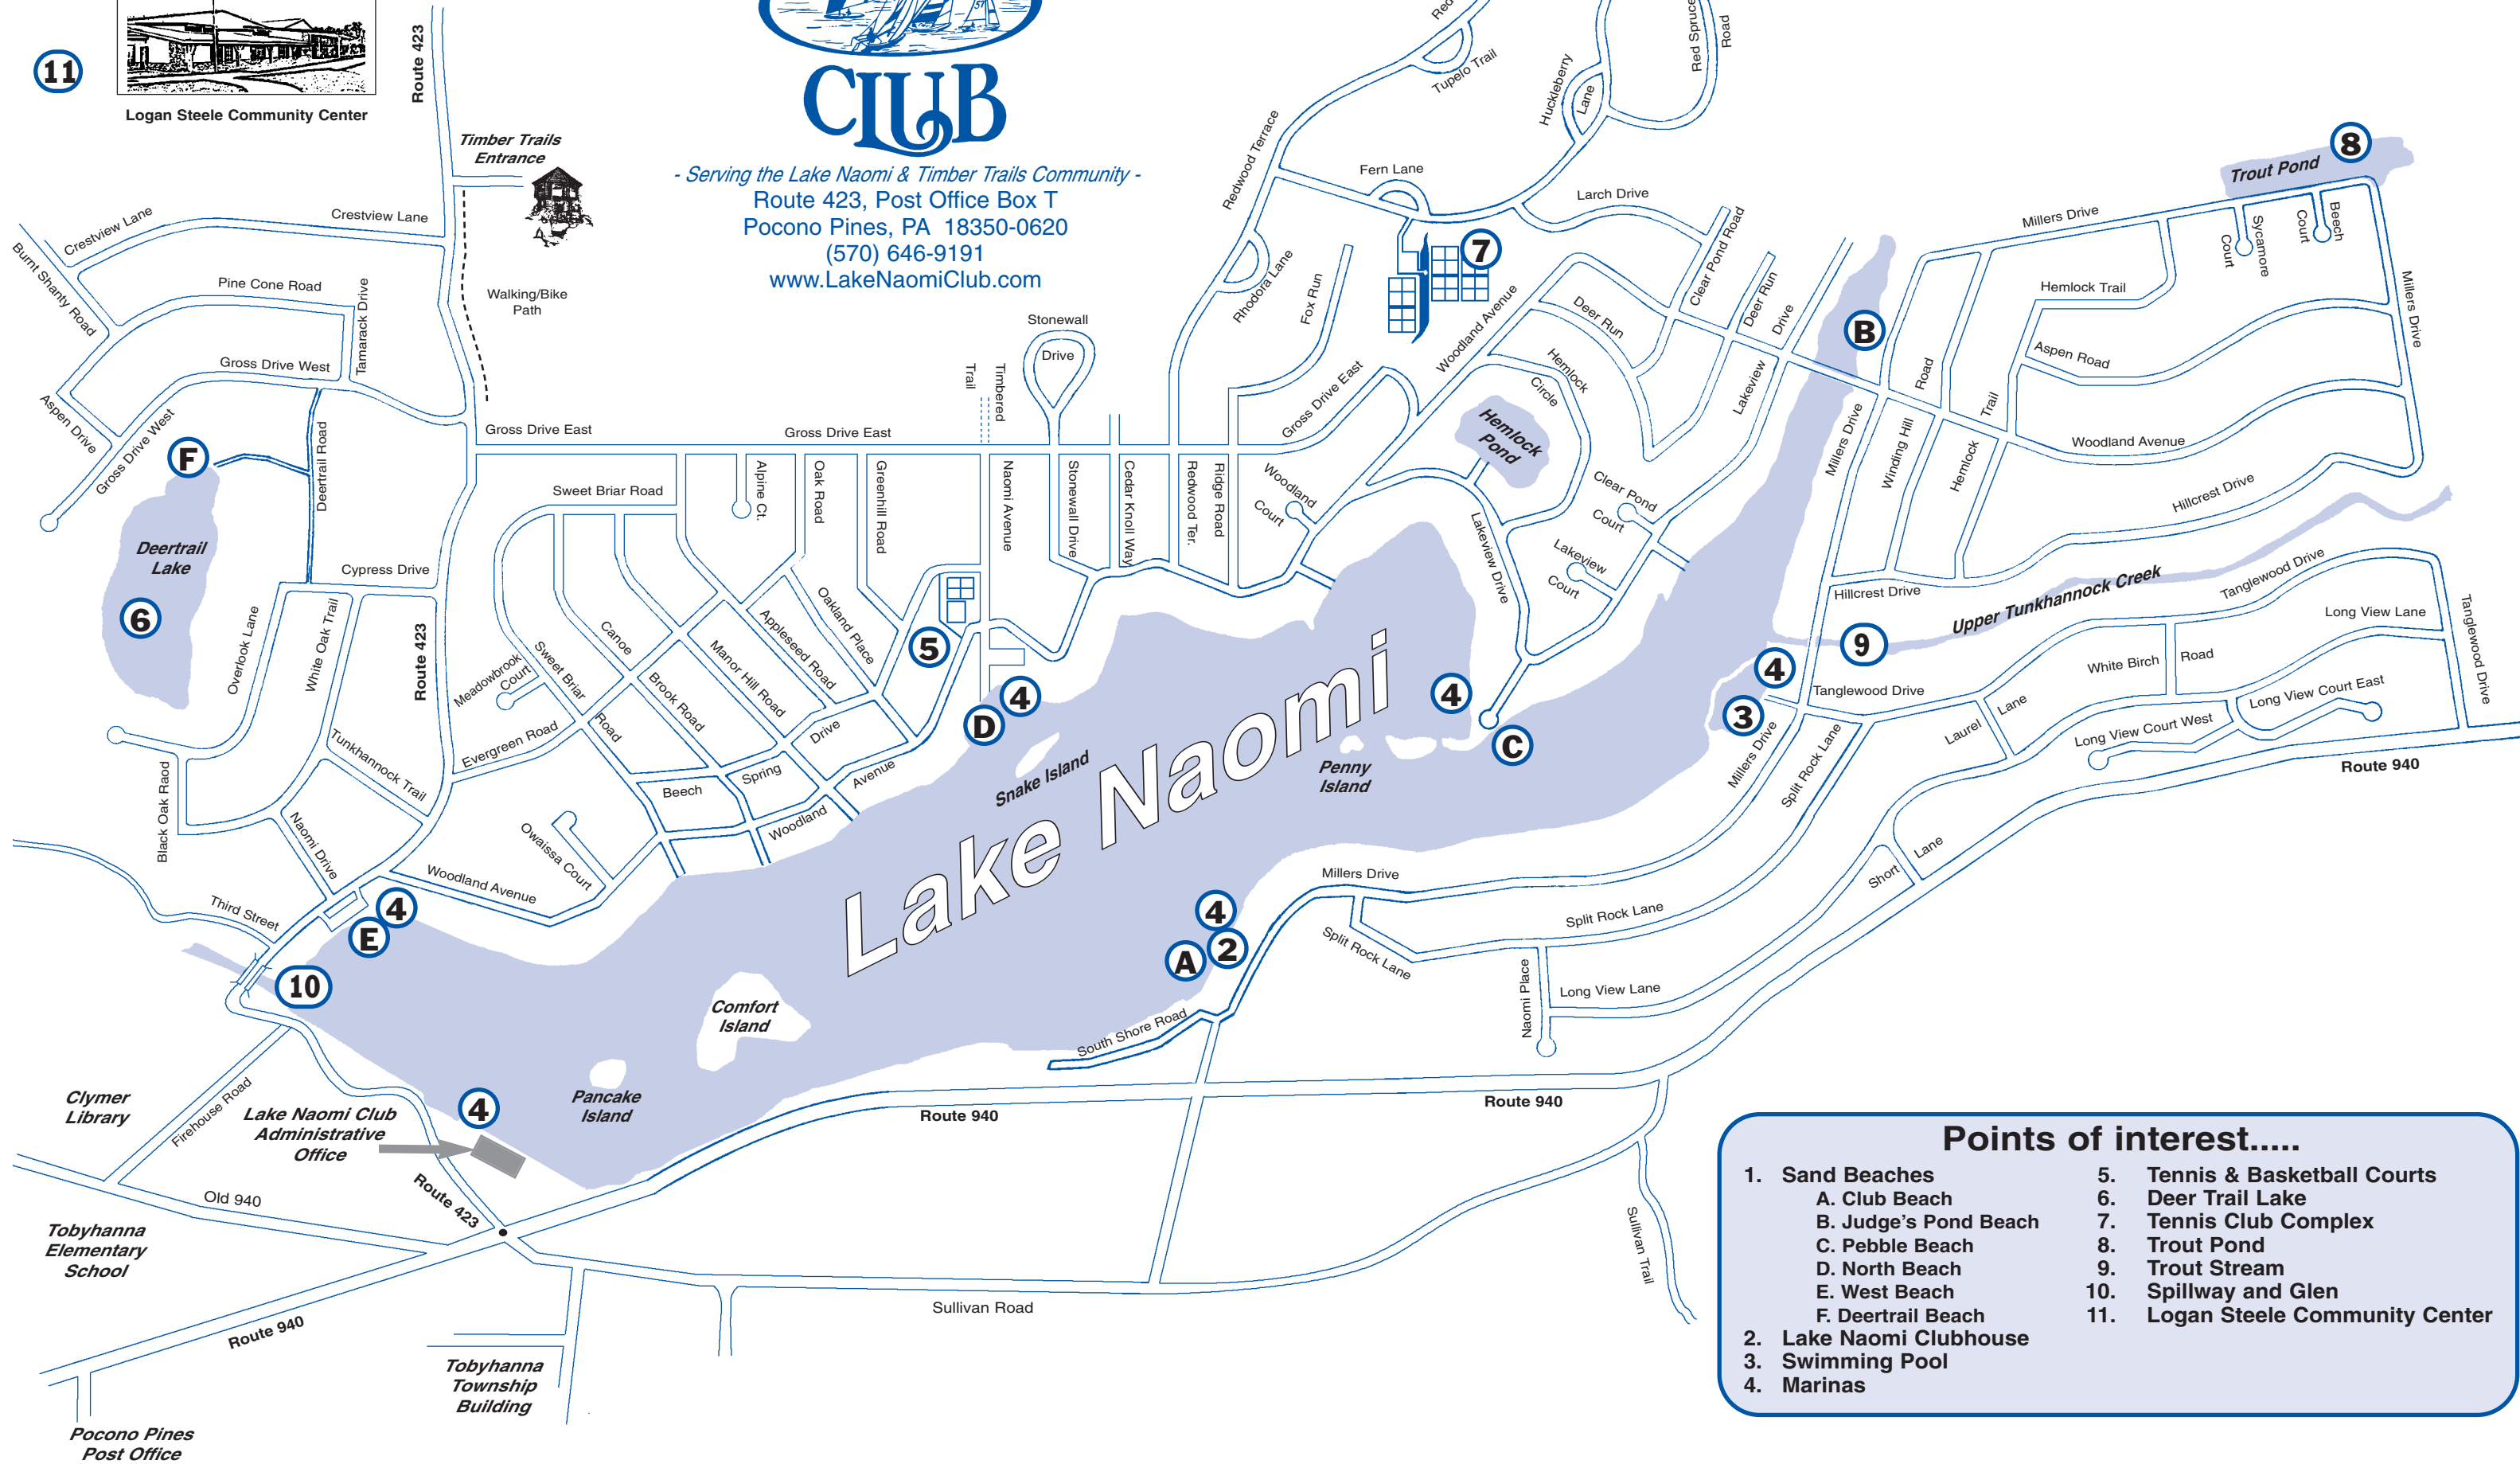

LAKE NAOMI CLUB

- Serving the Lake Naomi & Timber Trails Community -
 Route 423, Post Office Box T
 Pocono Pines, PA 18350-0620
 (570) 646-9191
www.LakeNaomiClub.com

11

Logan Steele Community Center

- Points of interest.....**
- | | |
|-------------------------|-----------------------------------|
| 1. Sand Beaches | 5. Tennis & Basketball Courts |
| A. Club Beach | 6. Deer Trail Lake |
| B. Judge's Pond Beach | 7. Tennis Club Complex |
| C. Pebble Beach | 8. Trout Pond |
| D. North Beach | 9. Trout Stream |
| E. West Beach | 10. Spillway and Glen |
| F. Deertrail Beach | 11. Logan Steele Community Center |
| 2. Lake Naomi Clubhouse | |
| 3. Swimming Pool | |
| 4. Marinas | |

Timber Trails

Route 423, Post Office Box T
 Pocono Pines, PA 18350-0620
 (570) 646-9191
www.LakeNaomiClub.com

PA STATE GAME LANDS NO. 127

PA STATE GAME LANDS NO. 127