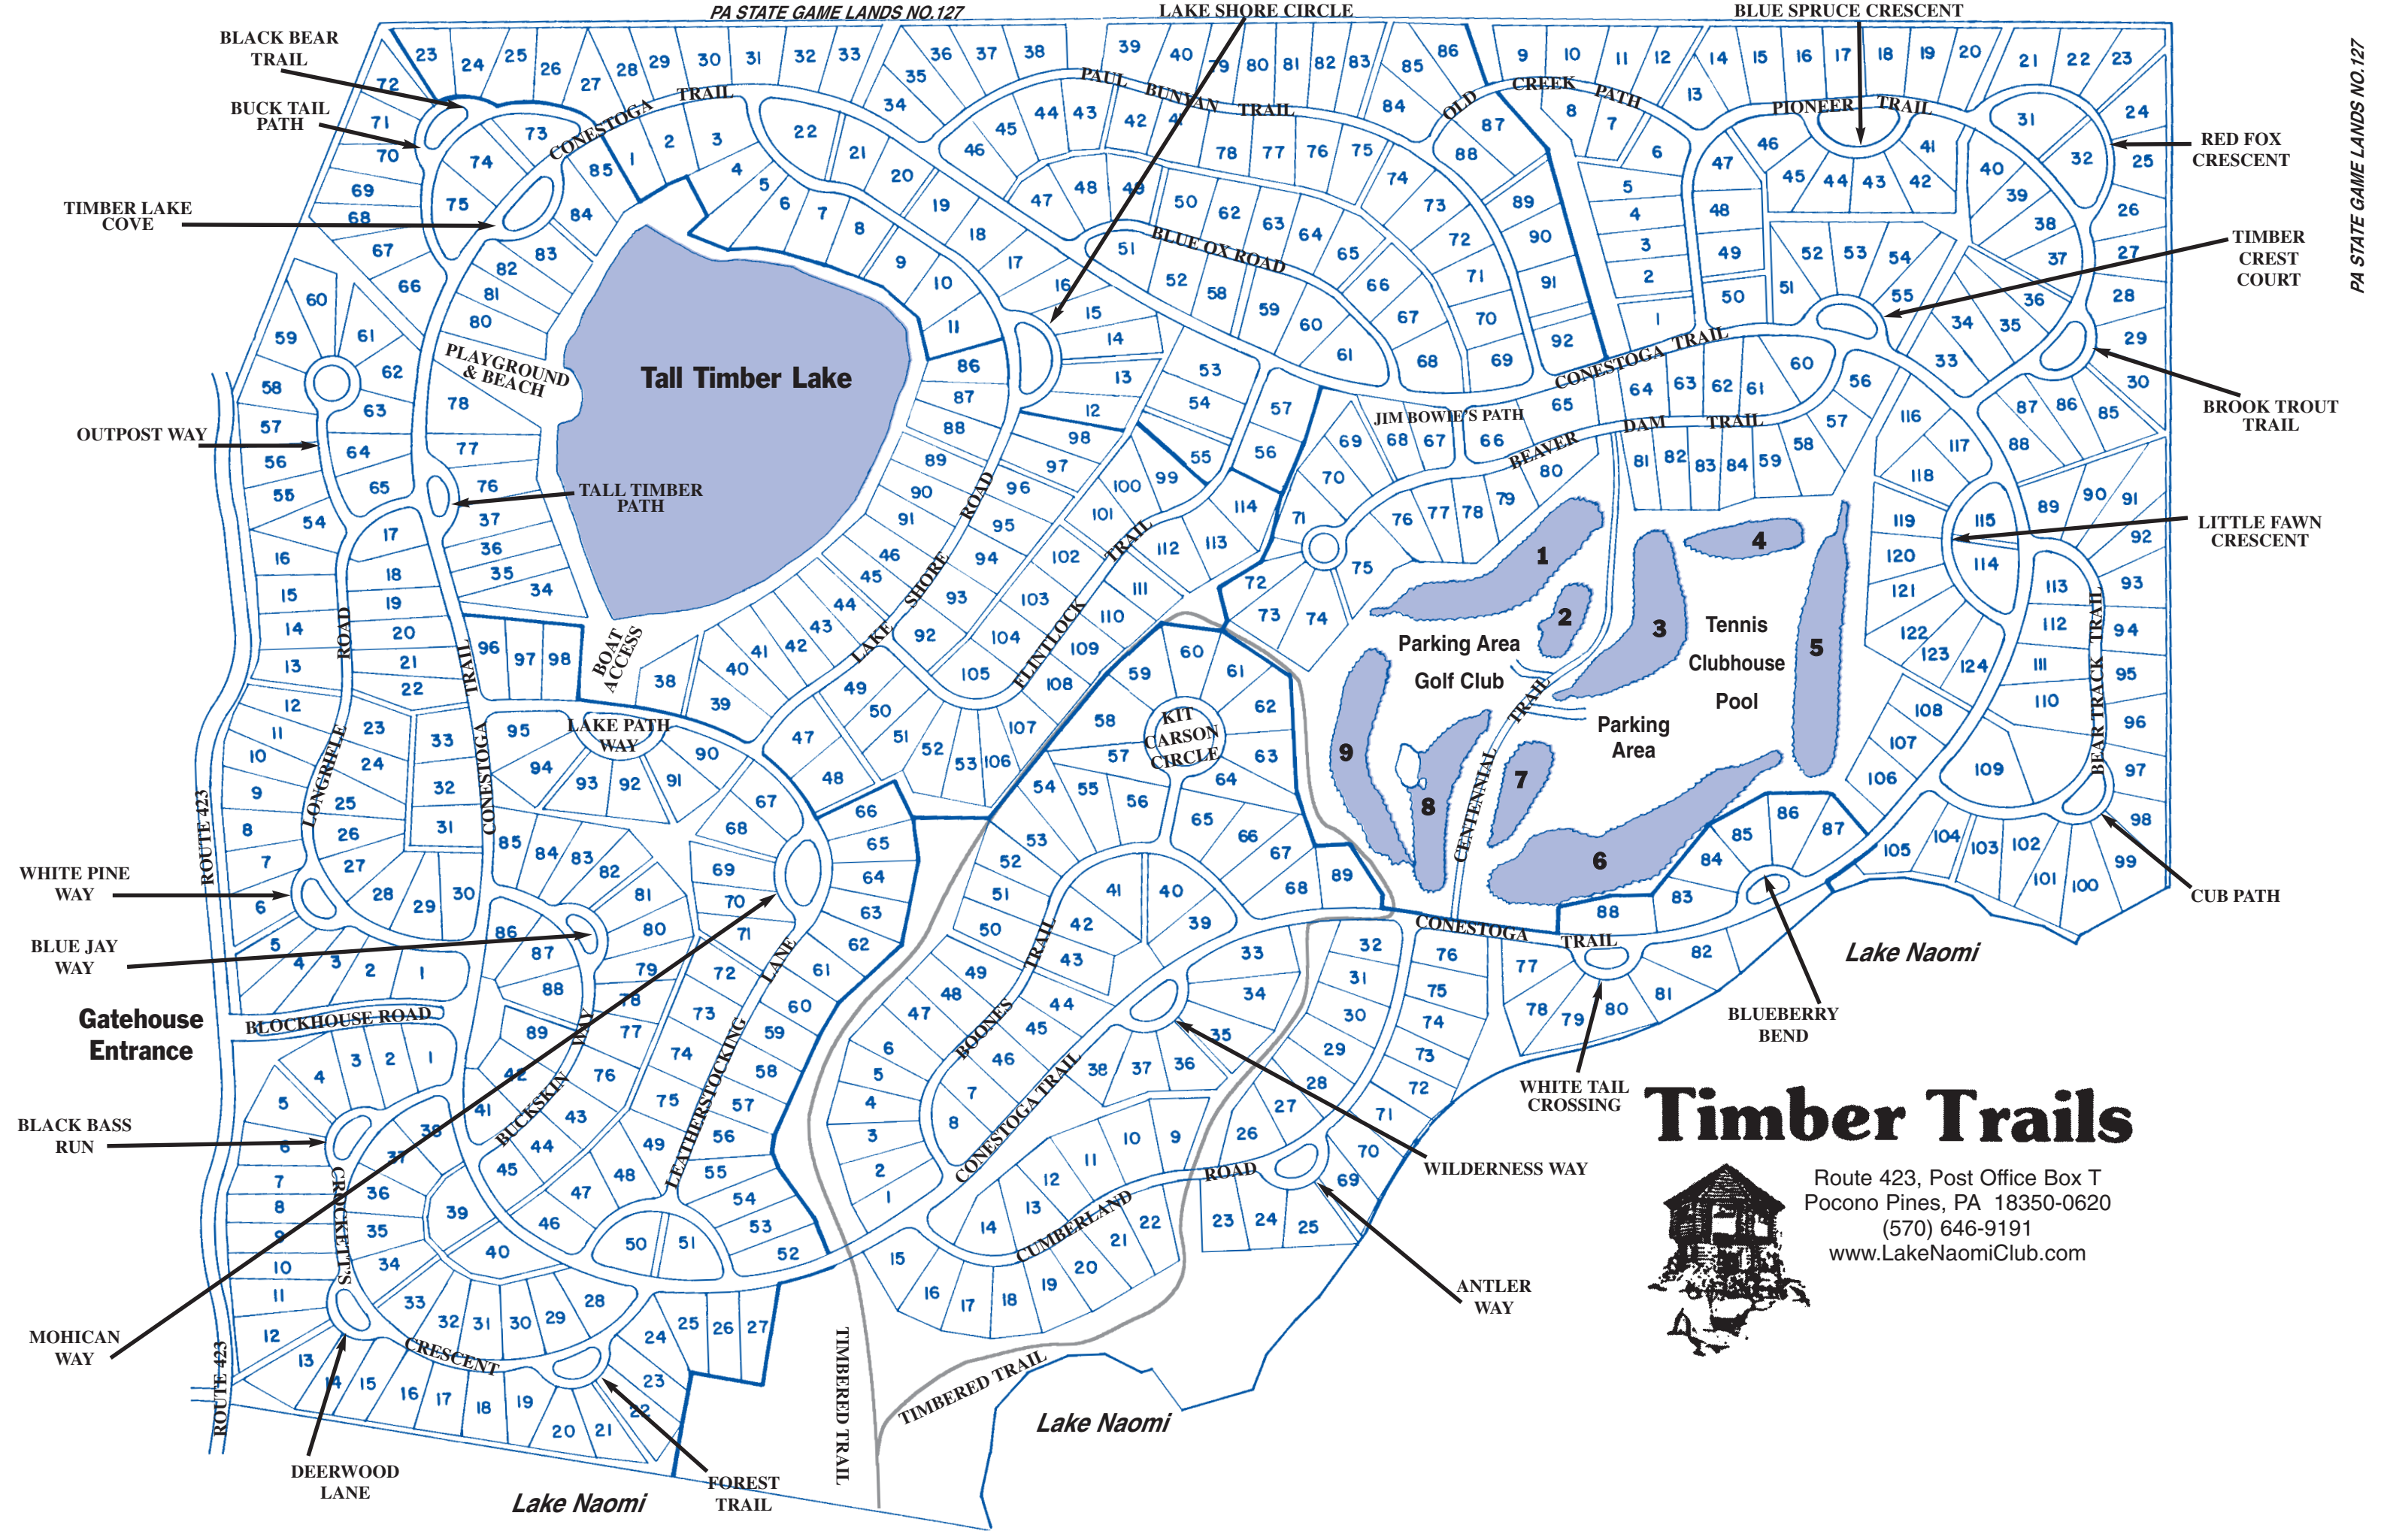

LAKE NAOMI CLUB

- Serving the Lake Naomi & Timber Trails Community -
 Route 423, Post Office Box T
 Pocono Pines, PA 18350-0620
 (570) 646-9191
www.LakeNaomiClub.com

11

Logan Steele Community Center

- Points of interest.....**
- | | |
|-------------------------|-----------------------------------|
| 1. Sand Beaches | 5. Tennis & Basketball Courts |
| A. Club Beach | 6. Deer Trail Lake |
| B. Judge's Pond Beach | 7. Tennis Club Complex |
| C. Pebble Beach | 8. Trout Pond |
| D. North Beach | 9. Trout Stream |
| E. West Beach | 10. Spillway and Glen |
| F. Deertrail Beach | 11. Logan Steele Community Center |
| 2. Lake Naomi Clubhouse | |
| 3. Swimming Pool | |
| 4. Marinas | |

Timber Trails

Route 423, Post Office Box T
 Pocono Pines, PA 18350-0620
 (570) 646-9191
www.LakeNaomiClub.com

PA STATE GAME LANDS NO. 127

PA STATE GAME LANDS NO. 127